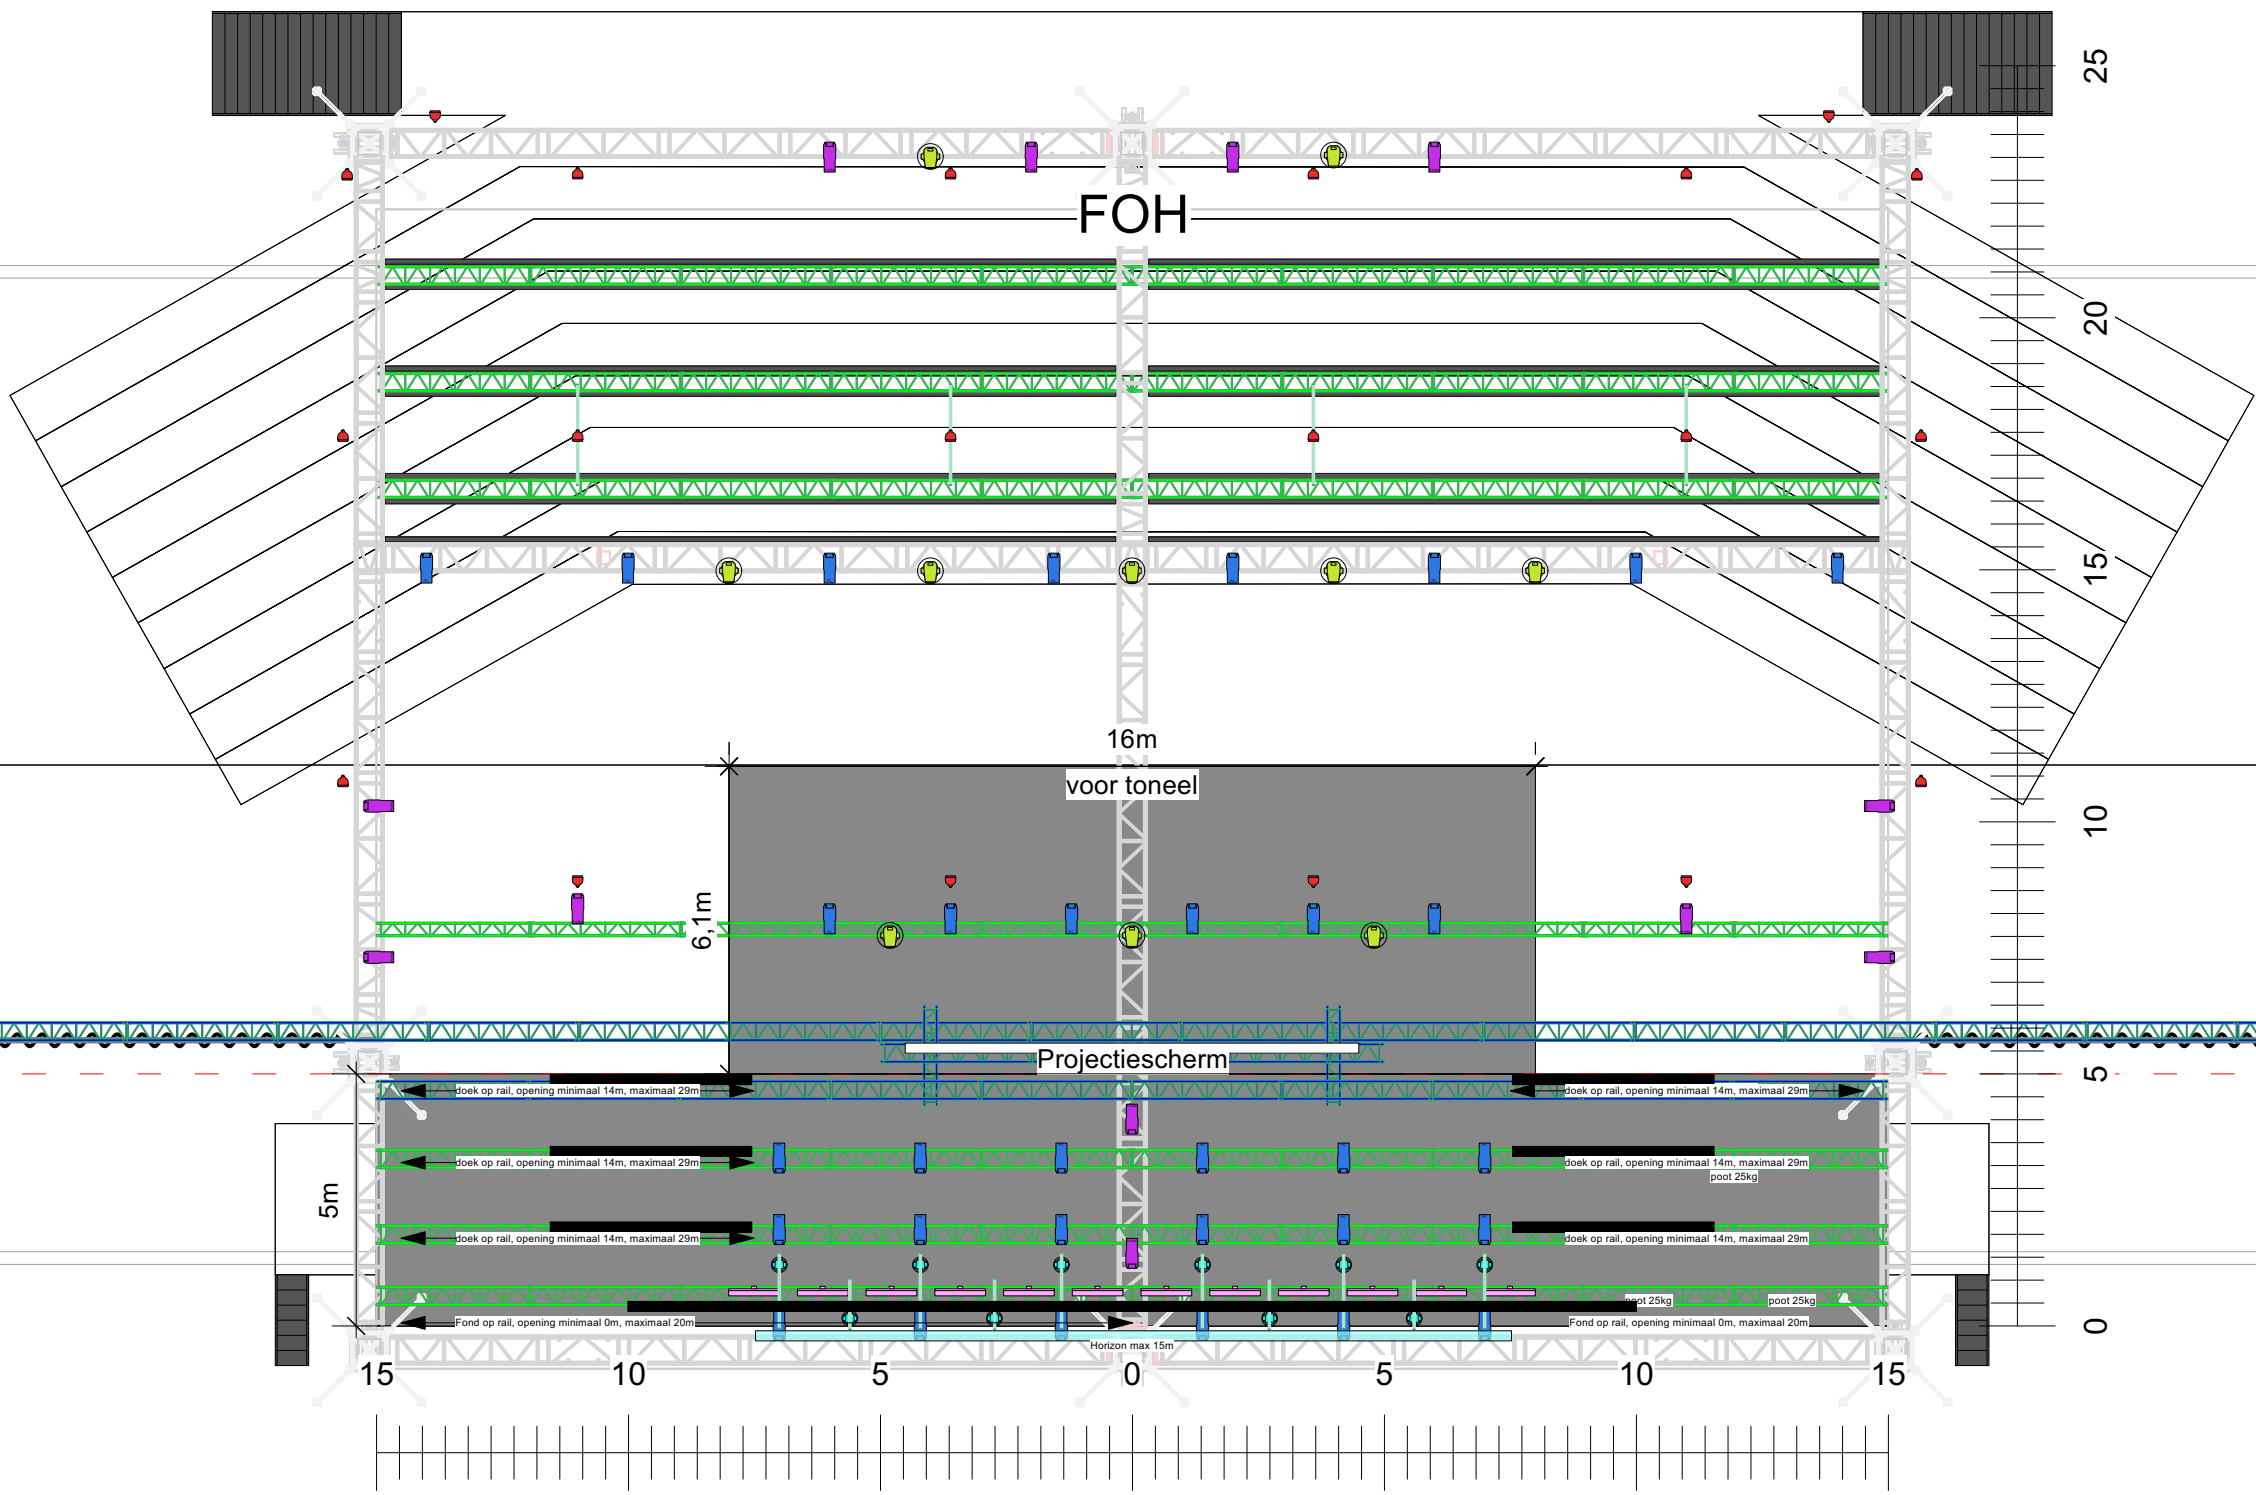

1 2 3 4 5 6 7 8 9 10

H
G
F
E
D
C
B
A

H
G
F
E
D
C
B
A

- LED RGB ZAALLICHT ■
- Robert Juliat Dalis 860 ■
- Robe Spikie ■
- Robe Robin Painte ■
- Robe T11 PC ■
- Robe T11 Profile ■

1 2 3 4 5 6 7 8 9 10

Lichtplan Haventheater Theater opstelling	
Page 1	

Creative Design	Drawn by	Maurice Verbeek
	File Name	Haventheater licht 5.vwx
	Revision Date	12 sep 2024
	Version	0.1
	Status	

Client	Haventheater Ijmuiden
Project Manager	Ijmuiden
Project	Haventheater Ijmuiden
Location	Ijmuiden
Show Date	Okoberr 2024

Scale	1:200
Paper Size	ISO A3

No re-use, reconstruction, modification or enhancement is permitted except as explicitly authorised by Production World.